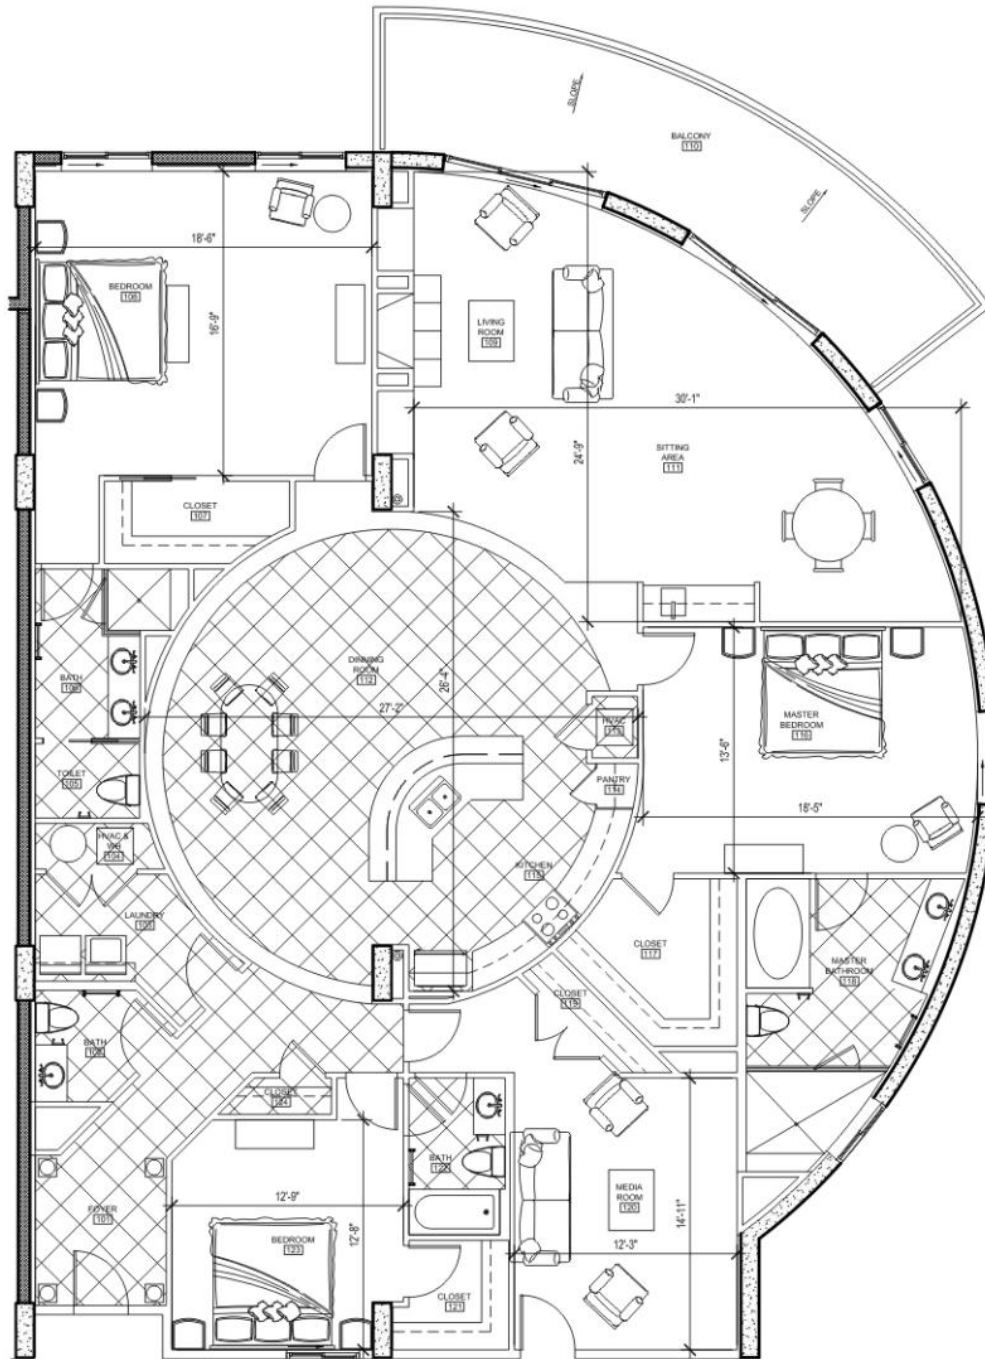

THE POINTE
MYRTLE BEACH
"F" Floor Plan

3 Bedrooms
3 1/2 Baths
Media Room/Bedroom

BUILDING KEY PLAN

AREA SHOWN USING STD. ARCHITECTURAL MEASURING METHODS FROM CENTER OF INTERIOR WALL TO OUTSIDE OF EXTERIOR WALL.

HEATED	3100
BALCONY	284
TOTAL	3384

UNIT NUMBERS: 206, 306, 406, 506, 606, 706, 806 & 906.

9547 Edgerton Drive ■ Myrtle Beach, South Carolina 29572
Toll Free: 1-888-280-5743 ■ Local: 843-280-5743
www.thepointemyrtlebeachsc.com