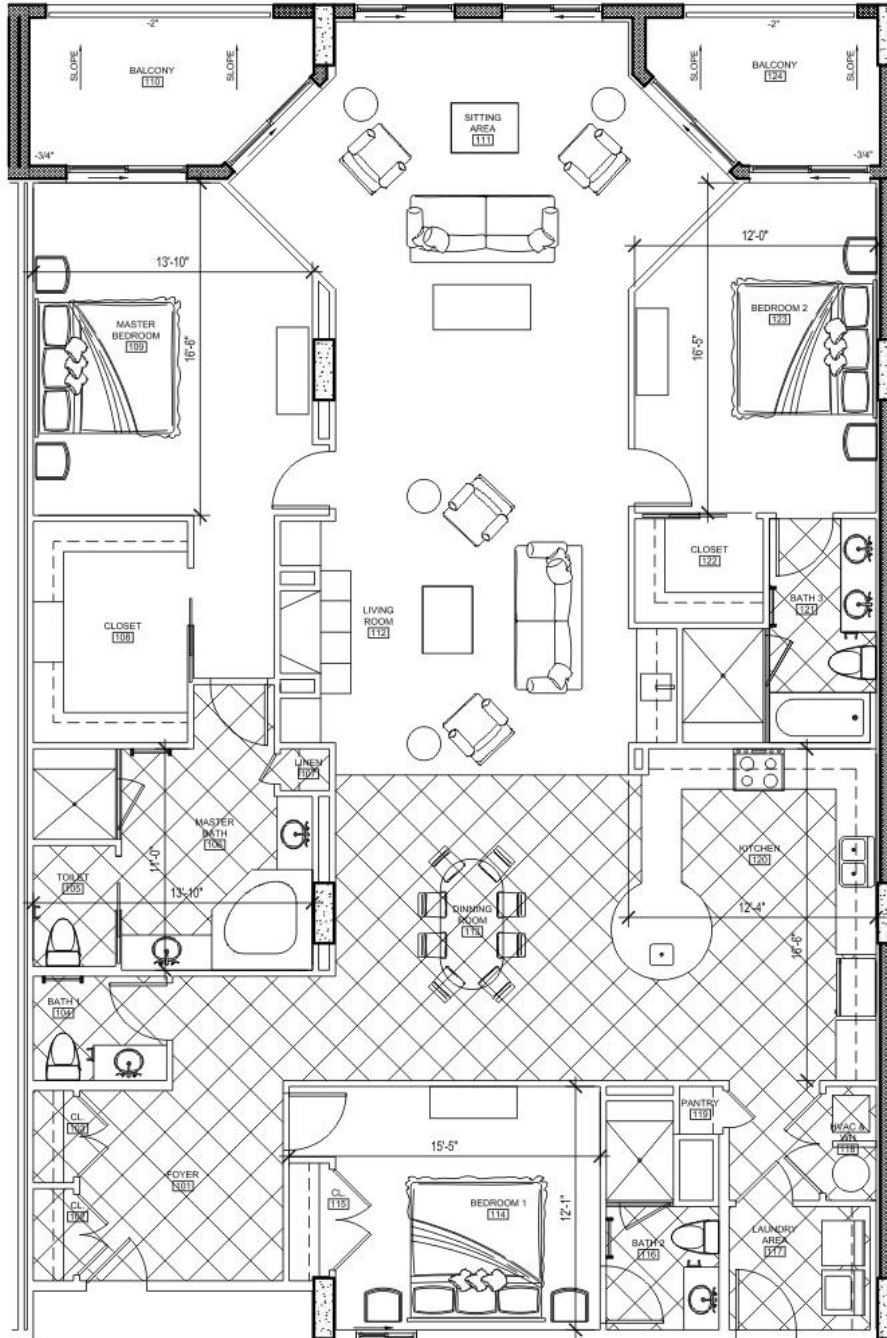

THE POINTE
MYRTLE BEACH

3 Bedrooms
3 1/2 Baths

"E" Floor Plan

All renderings and floor plans are conceptual in nature and are subject to change. Square footage calculations are approximate. Furniture shown here is for spatial purposes only - units are sold unfurnished. This is not an offer to sell nor a solicitation of offers to buy real estate in South Carolina by residents of Connecticut, Hawaii, Idaho, Illinois, New York, New Jersey and Oregon, or in any other jurisdiction where prohibited by law

BUILDING KEY PLAN

AREA SHOWN USING STD. ARCHITECTURAL MEASURING METHODS FROM CENTER OF INTERIOR WALL TO OUTSIDE OF EXTERIOR WALL.

HEATED	2619
BALCONY	189
TOTAL	2808

UNIT NUMBERS: 205, 305, 405, 505, 605, 705, 805, 905 & 1005