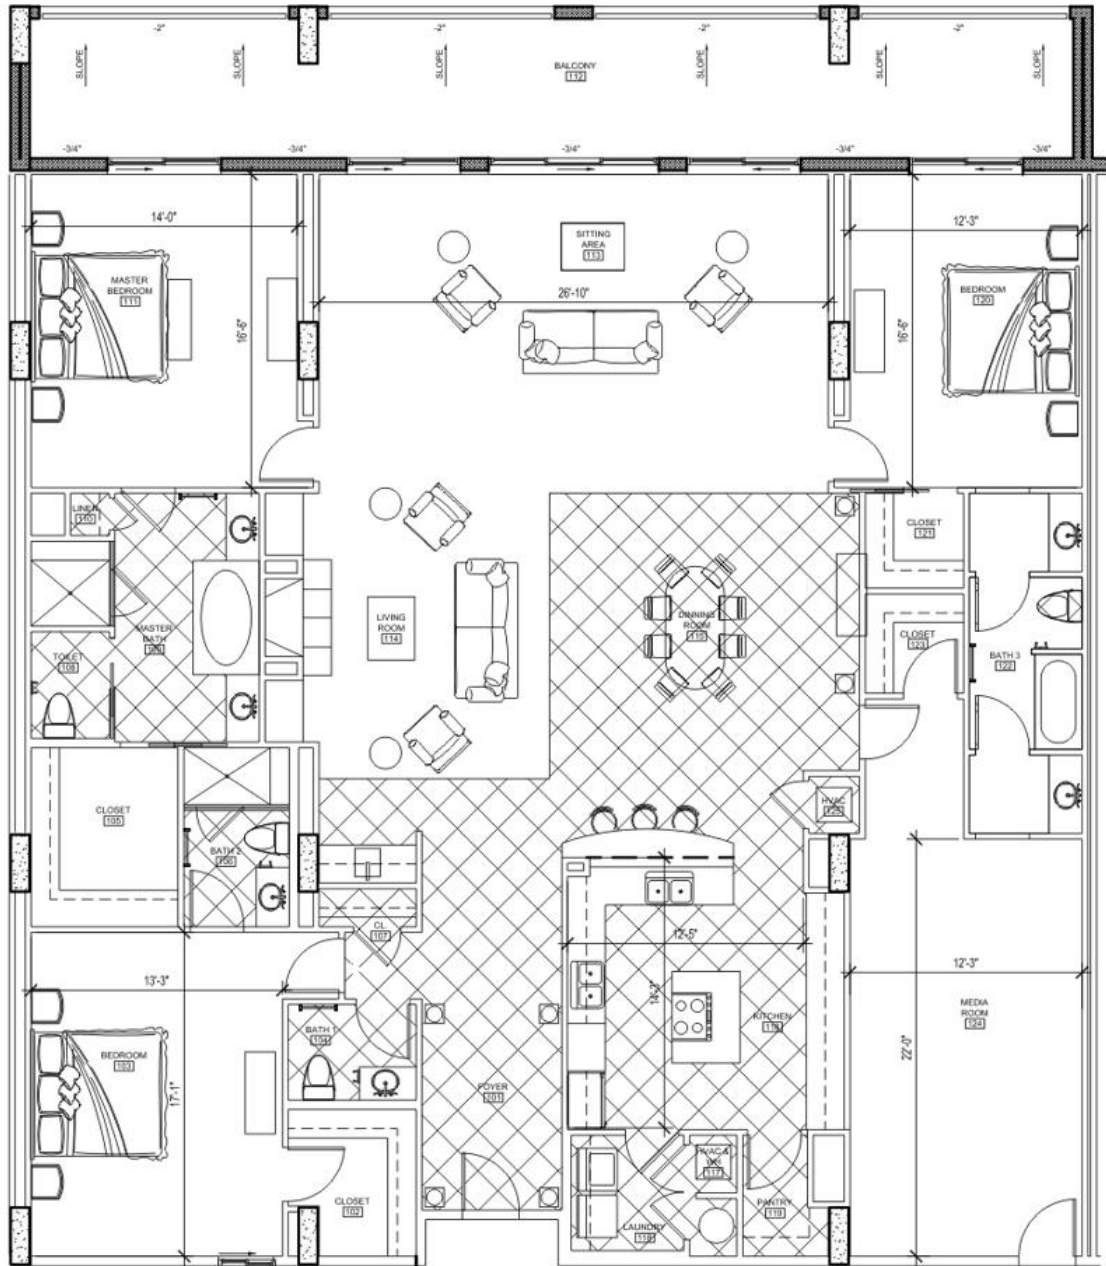

THE POINTE
MYRTLE BEACH
"D" Floor Plan

3 Bedrooms
3 1/2 Baths
Media Room/Bedroom

All renderings and floor plans are conceptual in nature and are subject to change. Square footage calculations are approximate. Furniture shown here is for spatial purposes only - units are sold unfurnished. This is not an offer to sell nor a solicitation of offers to buy real estate in South Carolina by residents of Connecticut, Hawaii, Idaho, Illinois, New York, New Jersey and Oregon, or in any other jurisdiction where prohibited by law

AREA SHOWN USING STD. ARCHITECTURAL MEASURING METHODS FROM CENTER OF INTERIOR WALL TO OUTSIDE OF EXTERIOR WALL.

HEATED	3272
BALCONY	451
TOTAL	3723

UNIT NUMBERS: 104, 204, 304, 404, 504, 604, 704, 804, 904 & 1004