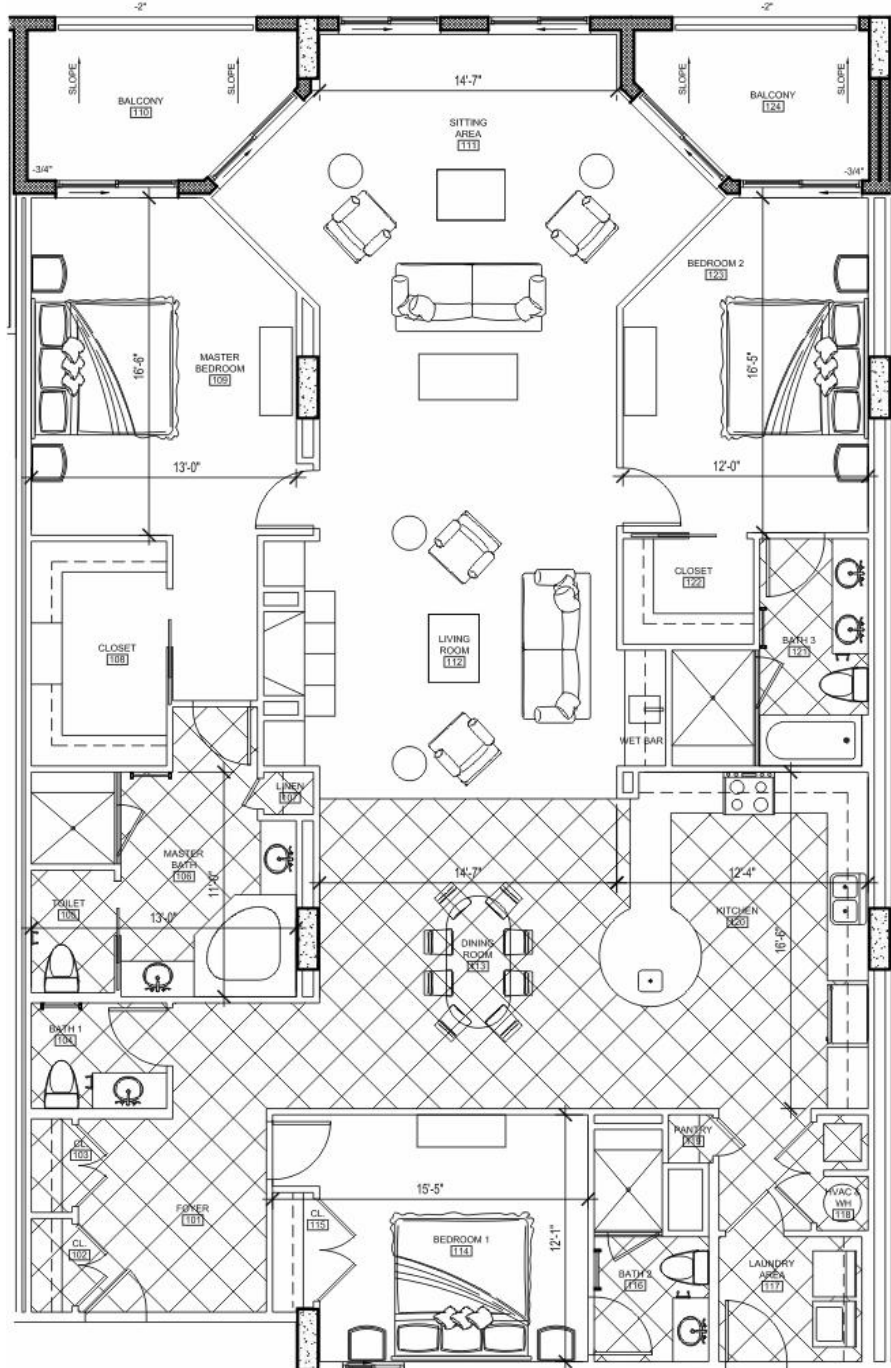

THE POINTE
MYRTLE BEACH
"B" Floor Plan

3 Bedrooms
3 1/2 Baths

All renderings and floor plans are conceptual in nature and are subject to change. Square footage calculations are approximate. Furniture shown here is for spatial purposes only - units are sold unfurnished. This is not an offer to sell nor a solicitation of offers to buy real estate in South Carolina by residents of Connecticut, Hawaii, Idaho, Illinois, New York, New Jersey and Oregon, or in any other jurisdiction where prohibited by law

BUILDING KEY PLAN

AREA SHOWN USING STD. ARCHITECTURAL MEASURING METHODS FROM CENTER OF INTERIOR WALL TO OUTSIDE OF EXTERIOR WALL.

HEATED	2569
BALCONY	182
TOTAL	2751

UNIT NUMBERS: 102, 202, 302, 402, 502, 602, 702, 802, 902 & 1002