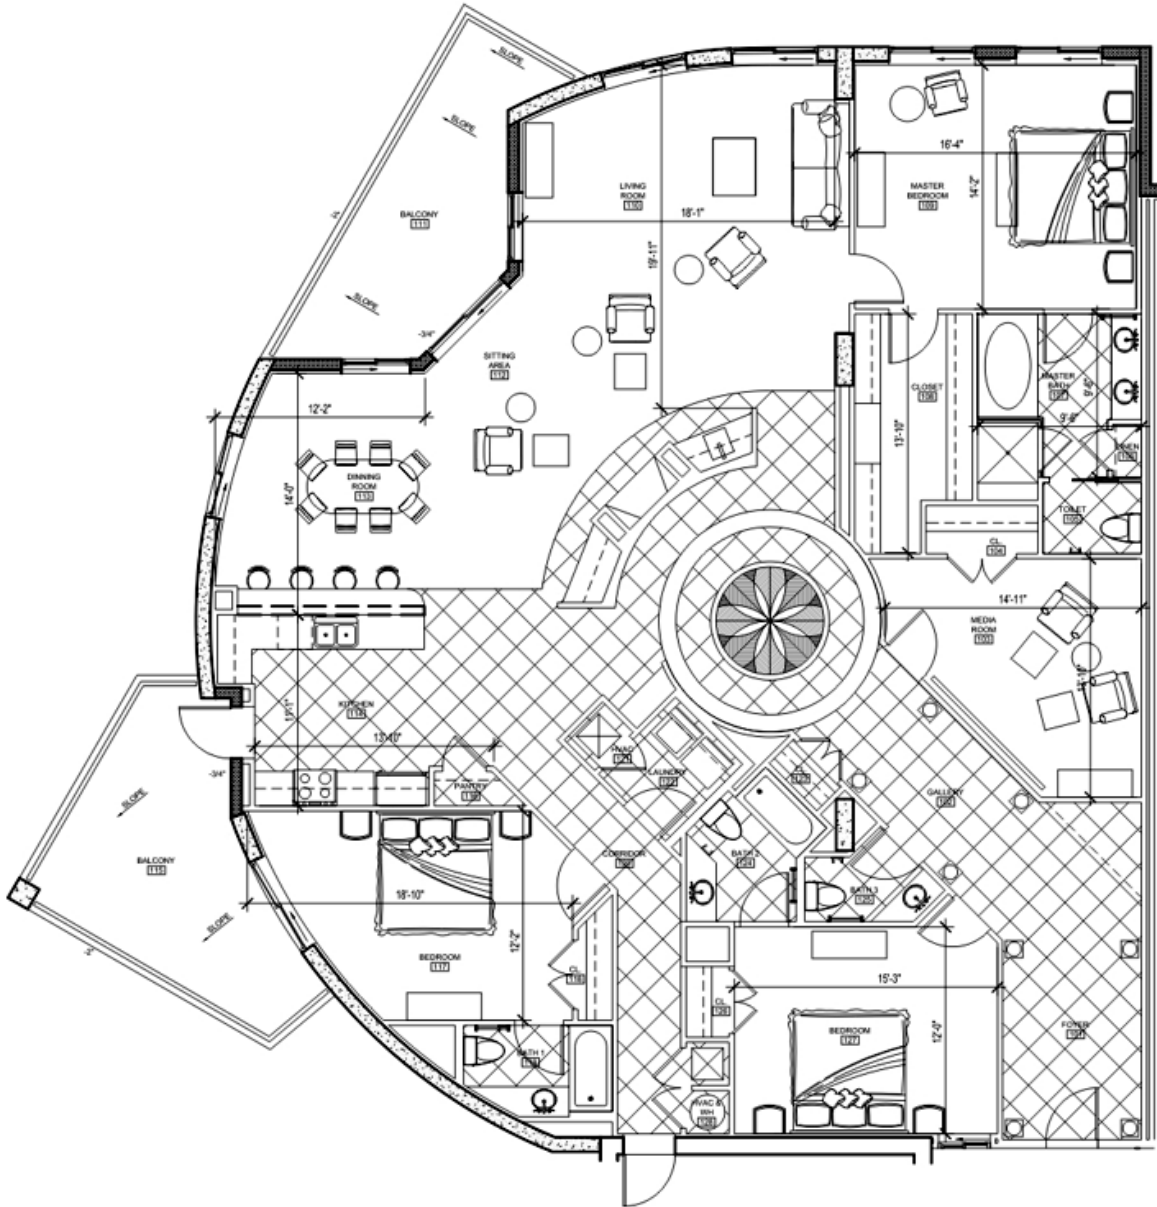

**THE POINTE**  
 MYRTLE BEACH  
 "A" Floor Plan

3 Bedrooms  
 3 1/2 Baths  
 Media Room/Den

All renderings and floor plans are conceptual in nature and are subject to change. Square footage calculations are approximate. Furniture shown here is for spatial purposes only - units are sold unfurnished. This is not an offer to sell nor a solicitation of offers to buy real estate in South Carolina by residents of Connecticut, Hawaii, Idaho, Illinois, New York, New Jersey and Oregon, or in any other jurisdiction where prohibited by law

BUILDING KEY PLAN

AREA SHOWN USING STD. ARCHITECTURAL MEASURING METHODS FROM CENTER OF INTERIOR WALL TO OUTSIDE OF EXTERIOR WALL.	
HEATED	3007
BALCONY	373
TOTAL	3380
UNIT NUMBERS: 101, 201, 301, 401, 501, 601, 701, 801 & 901.	